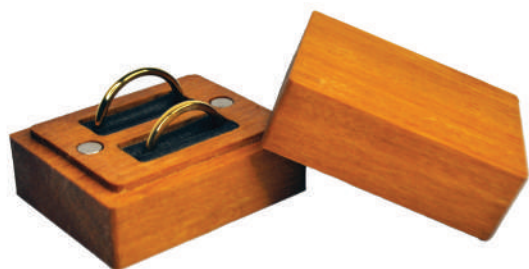

Dimensions:

Weight: 20g Length: 6cm Width: 3cm Thickness: 1.8cm

WEDDING LINE

TIMELESS ELEGANCE FOR
YOUR SPECIAL DAY.
CELEBRATE LOVE IN STYLE.

Heart Shaped Ring Box

A symbol of love and commitment, this heart-shaped ring box is designed to make your proposal unforgettable. Crafted with elegance and precision, it combines timeless design with a touch of romance, perfect for holding the ring that starts your forever. A cherished keepsake for your special moment.

Dimensions:

Weight: 150g Length: 7cm Width: 7cm Thickness: 3cm

Heart Shaped Ring Tray

Designed to hold precious moments, this elegant ring tray is perfect for weddings, proposals, or displaying your most cherished jewelry. Its heart-shaped design adds a romantic touch, blending functionality with timeless style. A beautiful keepsake for love and celebration.

Dimensions:

Weight: 80g Diameter: 9cm Thickness: 1.8cm

Double Ring Box

Crafted for couples, this elegant box is designed to securely hold both wedding rings in style. Its sleek and timeless design adds a touch of sophistication to your special day, making it perfect for ceremonies or as a cherished keepsake. A symbol of unity and love.

Dimensions:

Weight: 50g Length: 5cm Width: 4cm Thickness: 3cm

Single Ring Box

Designed to showcase your ring with elegance, this single ring box is perfect for proposals, weddings, or gifting. Its timeless design and refined craftsmanship add a touch of sophistication to your most precious moments. A keepsake as special as the ring it holds.